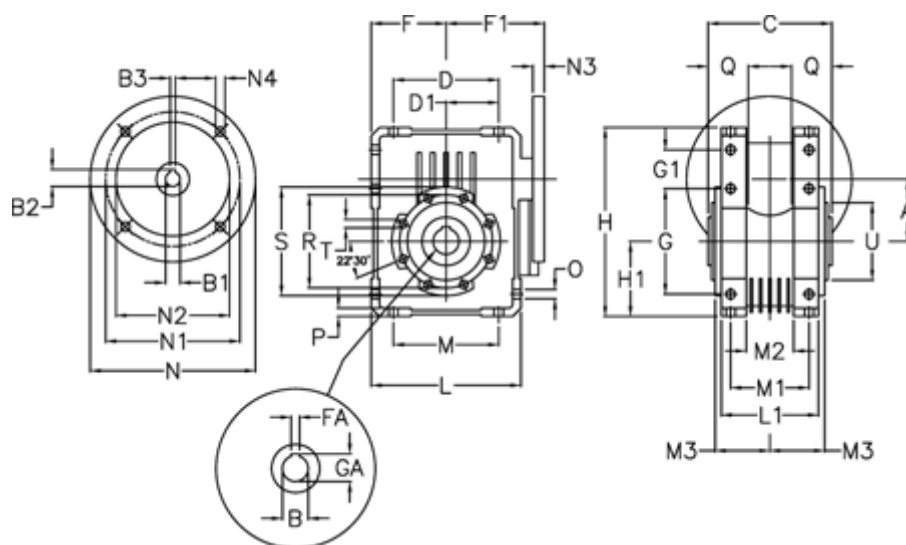

Article number: 392211004674136

Description: Worm Gear with Torque Limiter
W110 L2-U-46-P100 B14

Measures

A = 110.1	F = 125	L = 250	N2 = 110	T = M12x19
B = 42	F1 = 151	L1 = 143	N3 = 13	U = 130
B1 E7 = 28	FA = 12	M = 184	N4 = 13	
B2 = 31.3	G = 184	M1 = 115	O = 14	
B3 H9 = 8	G1 = 58	M2 = 69	P = 14	
C = 155	GA = 45.3	M3 = 73	Q = 45	
D = 174	H = 308	N = 160	R = 165	
D1 = 82	H1 = 125	N1 = 130	S = 200	